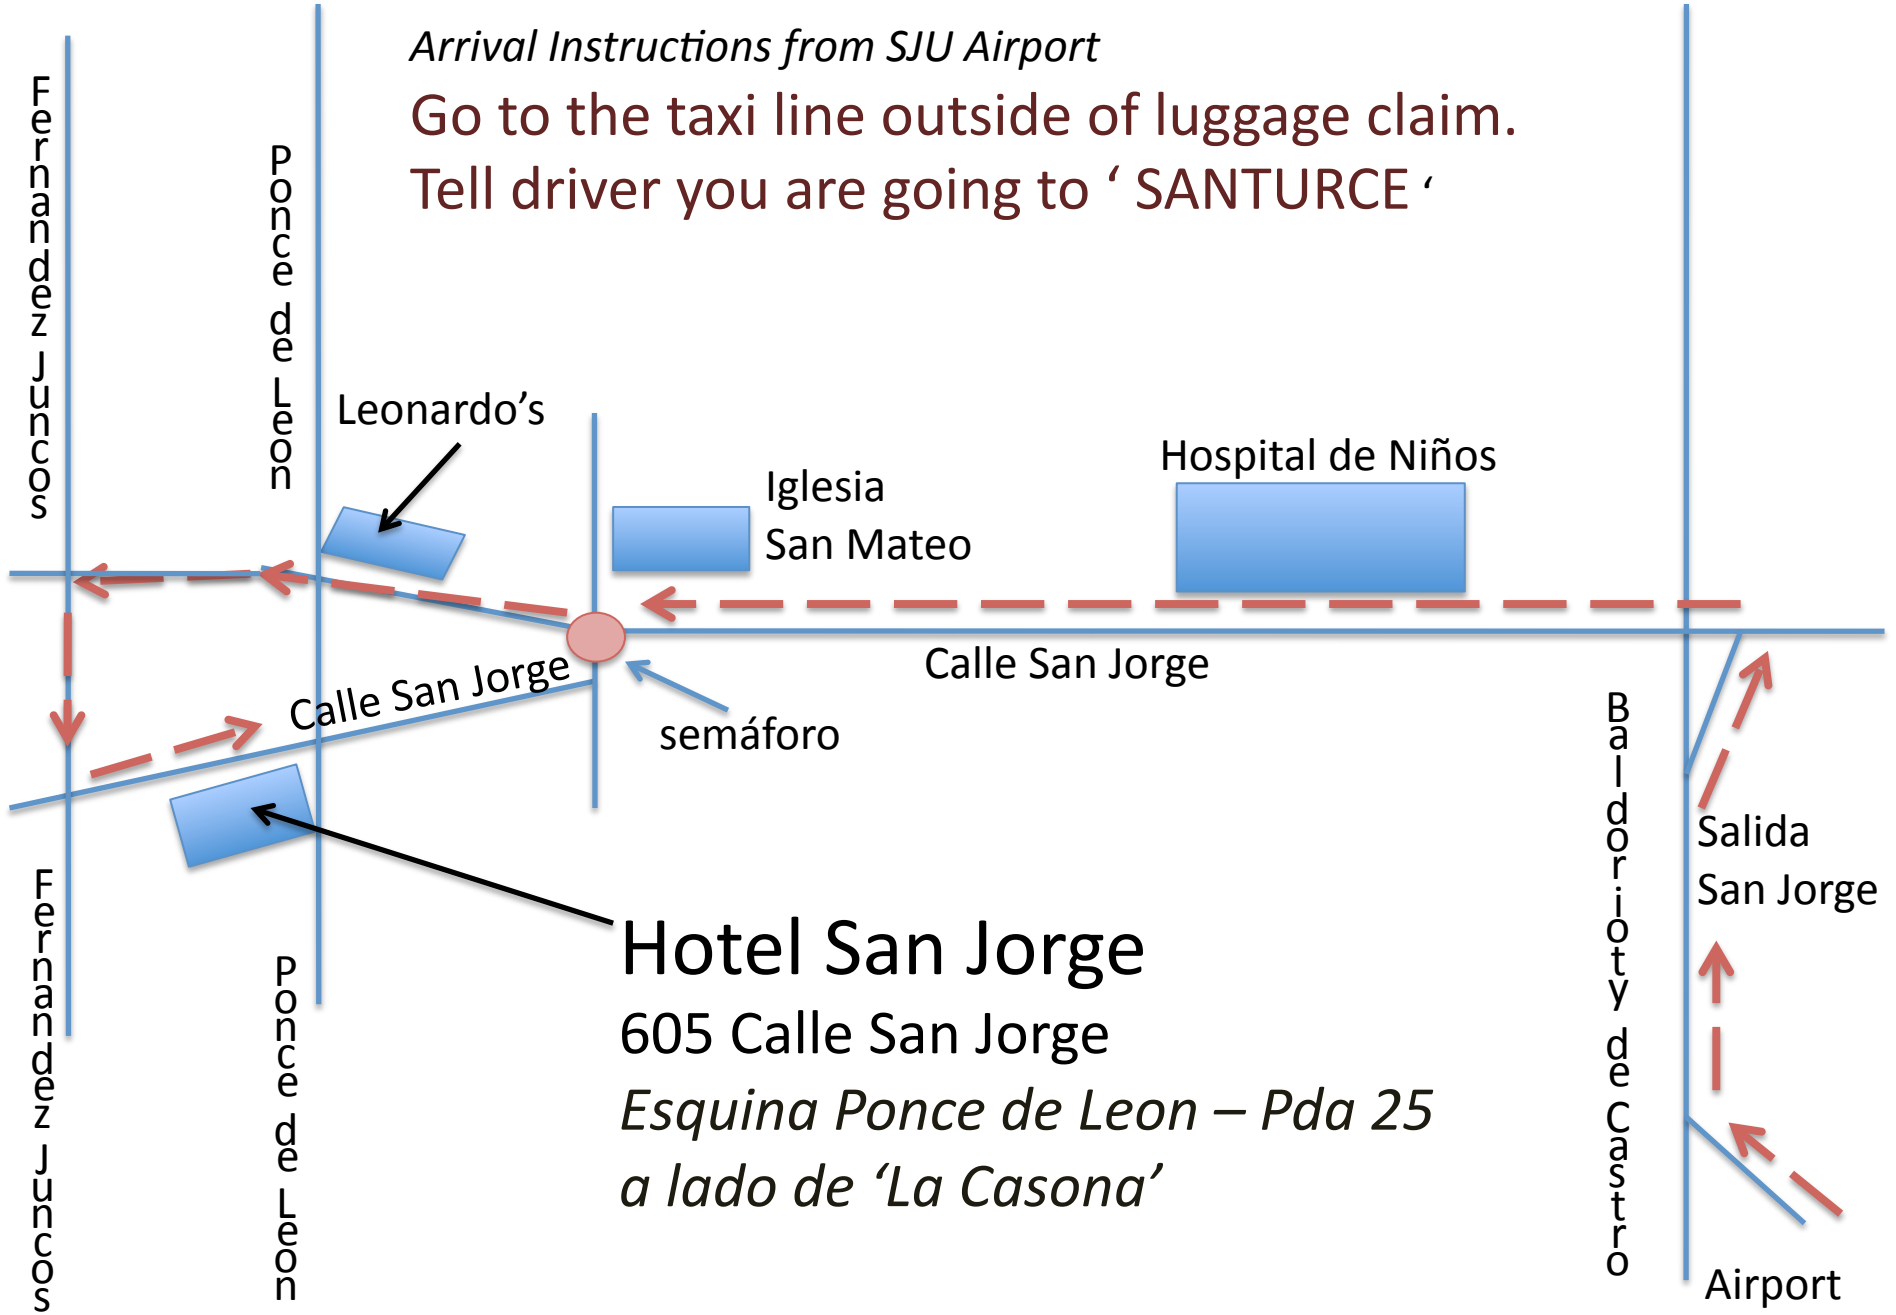

*Arrival Instructions from SJU Airport*

Go to the taxi line outside of luggage claim.  
Tell driver you are going to 'SANTURCE'

**Hotel San Jorge**  
605 Calle San Jorge  
*Esquina Ponce de Leon – Pda 25*  
*a lado de 'La Casona'*